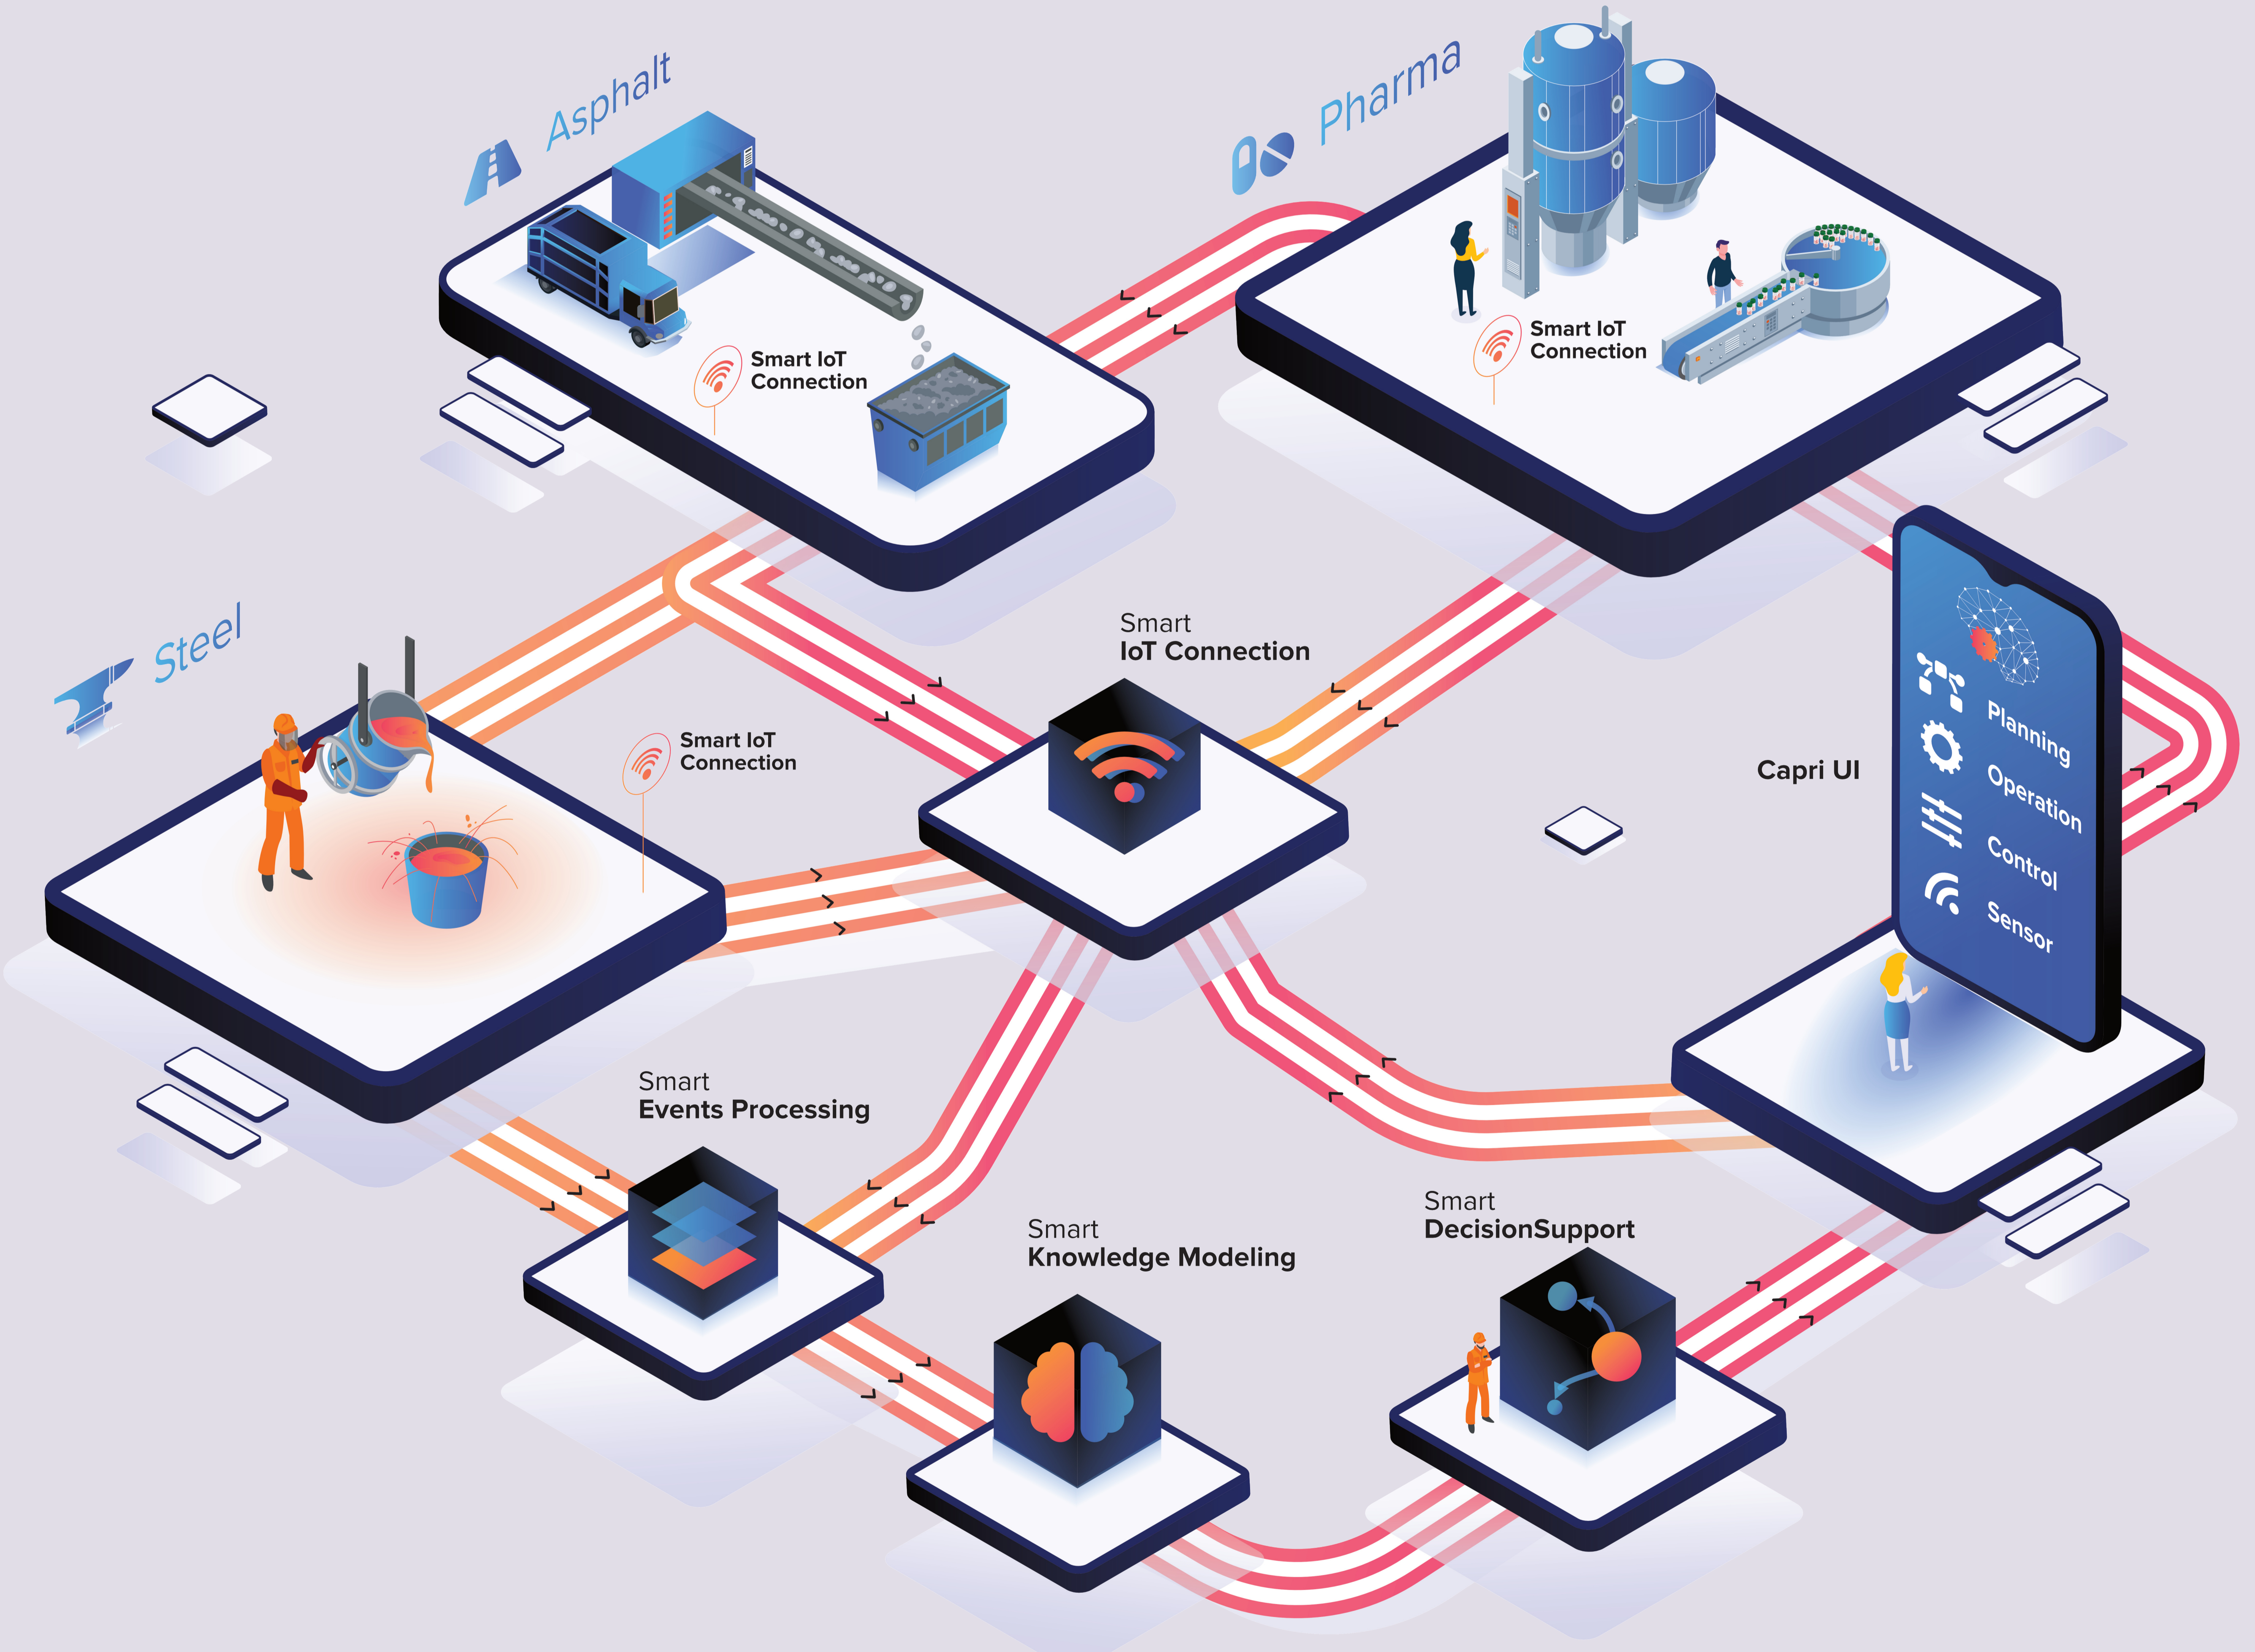

capri

Cognitive Automation Platform
for European PProcess Industry
digital transformation

CAPRI brings **cognitive solutions** to the **Process Industry** by developing, testing and experimenting an innovative **Cognitive Automation Platform (CAP)**.

-5% reduction of CO2 footprint

5%-20% Savings in Raw Material

-5% overall reduction in energy consumption

Steel

Cognitive Production Management for Steel Bars by Digital Integration of Product and Process Information

Asphalt

Global cognitive solution for Asphalt concrete manufacturing

Pharma

Pharmaceutical manufacturing process for tablets

@CAPRI_EU

CAPRI EU PROJECT

CAPRI-PROJECT.COM

CAPRI.EU.PROJECT@GMAIL.COM